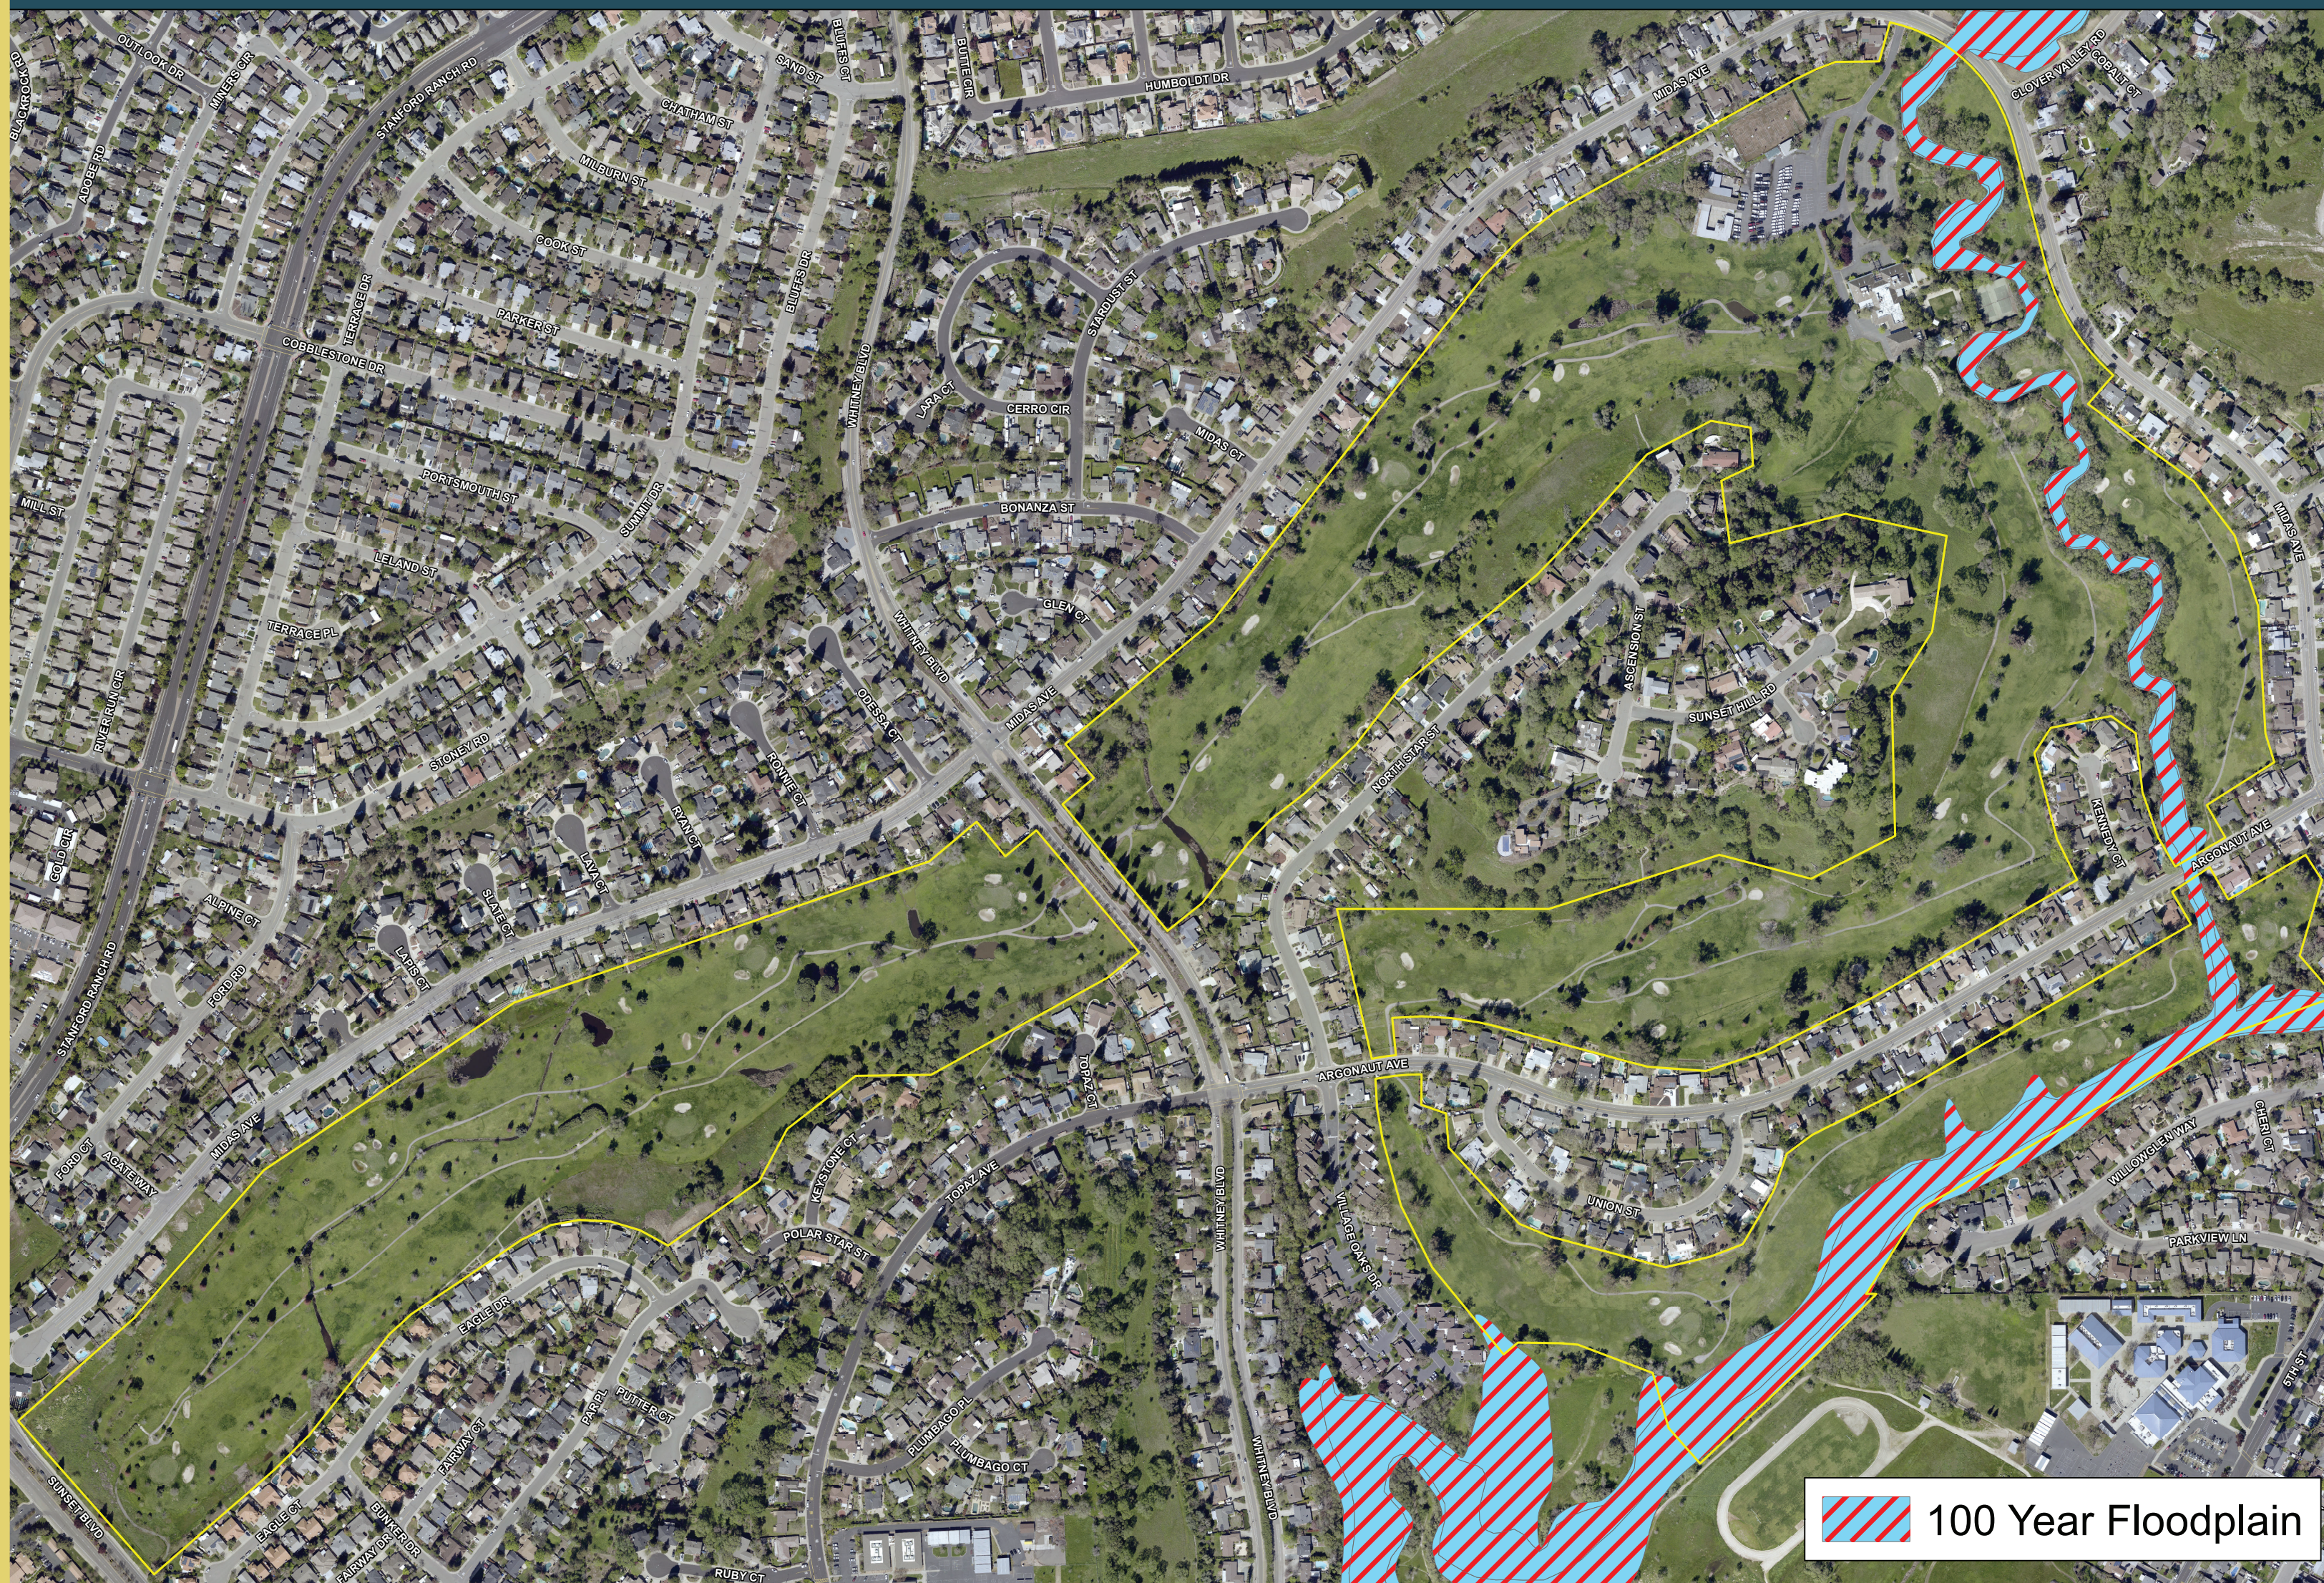

SUNSET WHITNEY • RECREATION AREA •

LEARN MORE

SWRA Floodplain

Central Services GIS

Did you know that you can go on the city's website to learn more about SWRA or any property in the city?

You can customize maps to view a variety of information such as:

- Property lines
- Floodplains
- Land use and zoning
- Schools
- Street sweeping and trash collecting schedule *and more*

<https://www.rocklin.ca.us/GIS>